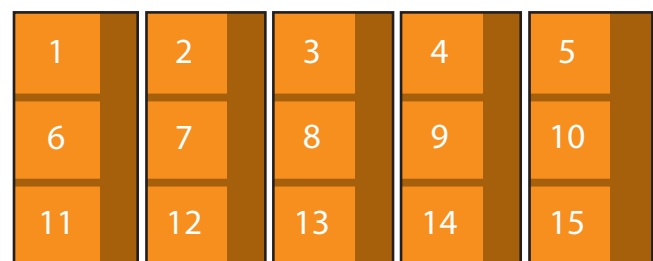

**CURBELL** PLASTICS      Nationwide  
**1.888.CURBELL**  
[www.curbellplastics.com](http://www.curbellplastics.com)

Röchling offers a 40% advantage!

21 pcs. 32" x 32" from one 8' x 20' MegaSheet

VS

15 pcs. 32" x 32" from five 4' x 8' regular sheets