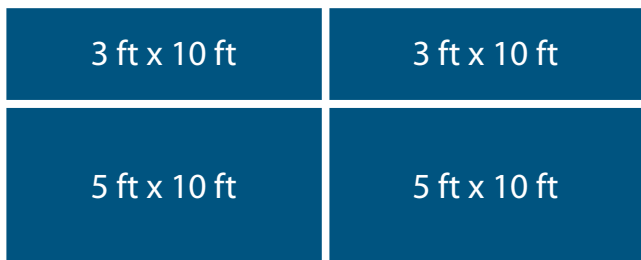

Polystone® MegaSheet

Efficient ways to cut our MegaSheet