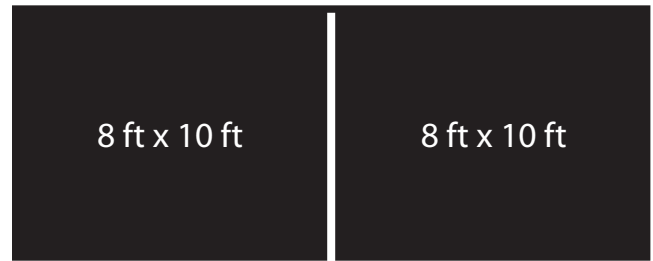

# Polystone® MegaSheet

Efficient ways to cut our MegaSheet

P.O. Box 2729  
Gastonia, NC 28053-2729  
Phone: 704-922-7814  
Fax: 704-922-7651  
E-mail: [rep@roeckling-plastics.us](mailto:rep@roeckling-plastics.us)

**CURBELL** PLASTICS      Nationwide  
**1.888.CURBELL**  
[www.curbellplastics.com](http://www.curbellplastics.com)

Röchling offers a 40% advantage!

21 pcs. 32" x 32" from one 8' x 20' MegaSheet

VS

15 pcs. 32" x 32" from five 4' x 8' regular sheets