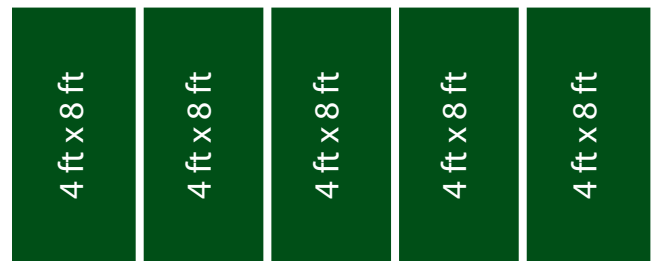

# Polystone® MegaSheet

Efficient ways to cut our MegaSheet

P.O. Box 2729  
Gastonia, NC 28053-2729  
Phone: 704-922-7814  
Fax: 704-922-7651  
E-mail: [rep@roeckling-plastics.us](mailto:rep@roeckling-plastics.us)

**CURBELL** PLASTICS      Nationwide  
**1.888.CURBELL**  
[www.curbellplastics.com](http://www.curbellplastics.com)

Röchling offers a 40% advantage!

21 pcs. 32" x 32" from one 8' x 20' MegaSheet

VS

15 pcs. 32" x 32" from five 4' x 8' regular sheets