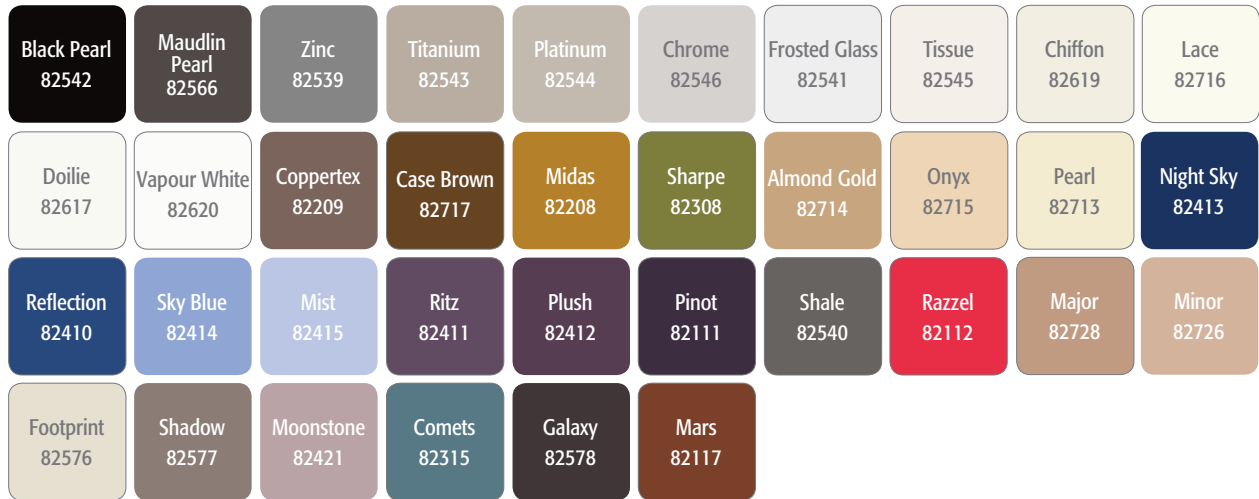

KYDEX® Sheet Colour Collection for
Aviation Interiors

[CLICK, SHOP ONLINE »](#)

KYDEX® 6503 Integral pearlescent low-heat-release aviation sheet