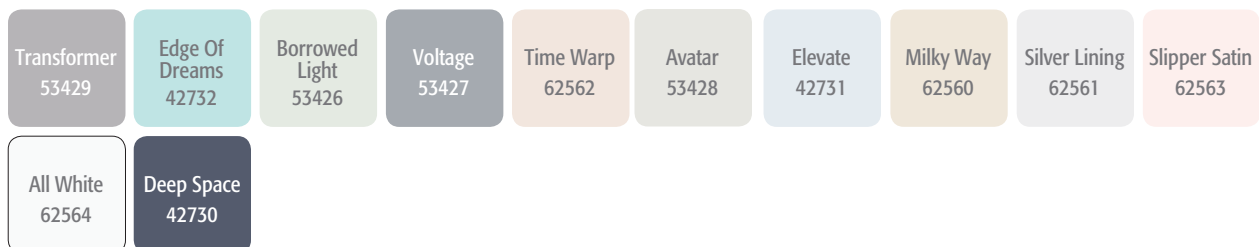

- PE Smooth Nap
- PK Cashmere
- PC Level Haircell
- P3 Velour Matte
- P8 Suede
- P1 Haircell
- PA Smooth
- PH Seville

\*Images of our sample range are for representation only. Colour selection should be based on physical sample through the designLab™.

\*Images of our sample range are for representation only. Colour selection should be based on physical sample through the designLab™.