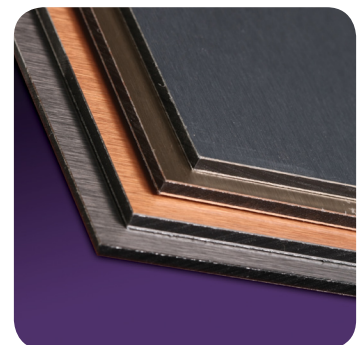

The logo for DIBOND, featuring the word "DIBOND" in white, uppercase letters on a dark purple square background.

ALUMINUM COMPOSITE MATERIAL (ACM) FAMILY

- **Dibond®** has been the industry's leading ACM for more than 15+ years. It is comprised of two pre-painted sheets of .012" aluminum with a solid polyethylene core.
- **e-panel™** is comprised of two pre-painted sheets of .008" aluminum with a solid polyethylene core, and manufactured in China.

WHY CHOOSE DIBOND?

- Flattest panel on the market
- Superior surface protects expensive digital and screen-printed graphics
- Provides excellent durability in outdoor applications
- Won't bow or oil can
- Approximately one half the weight of a solid aluminum sheet
- Can be routed and returned to add dimension or roll-formed to deliver sweeping curves

WHY CHOOSE E-PANEL?

- Recommended for flat panel applications

PRODUCT AVAILABILITY

	Gauges	Colors			Sizes
Dibond	2mm, 3mm, 4mm	White Black Dark Bronze Fine Silver	Hunter Red Caution Yellow Dark Green Ultra Marine Blue	Brushed Silver Brushed Bronze Brushed Copper Brushed Stainless	Standard sheet size for all colors and brushed metals is 48" x 96" White is also standard in 60" x 120" All colors (excluding brushed metals) available in 60" widths custom sheet sizes available
e-panel	2mm, 3mm, 4mm, 6mm	White	Brushed Silver	Mill Finish (Aluminum)	48" x 96"

Due to multiple product configurations, please refer to the website for product availability in the desired thickness and size.

DIBOND SPECIFICATIONS

	4' X 8' (1.22 M X 2.44 M)	4' X 10' (1.22 M X 3.05 M)	5' X 10' (1.52 M X 3.05 M)
White over White	2mm, 3mm, 4mm	2mm	3mm
White over Black	3mm	3mm	
Dark Bronze over Fine Silver	3mm		
Hunter Red over Caution Yellow	3mm		
Dark Green over Ultra Marine Blue	3mm		
All Metal Series Colors*	3mm		