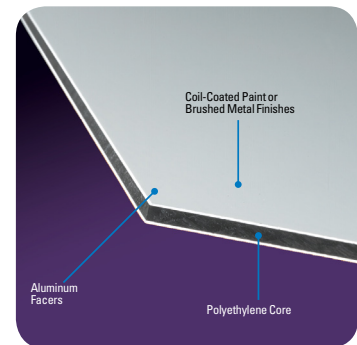

The logo for DIBOND, featuring the word "DIBOND" in white, uppercase letters on a dark purple square background.

ALUMINUM COMPOSITE MATERIAL (ACM) FAMILY

- **Dibond®** has been the industry's leading ACM for more than 15+ years. It is comprised of two pre-painted sheets of .012" aluminum with a solid polyethylene core.
- **e-panel™** is comprised of two pre-painted sheets of .008" aluminum with a solid polyethylene core, and manufactured in China.

WHY CHOOSE DIBOND?

- Flattest panel on the market
- Superior surface protects expensive digital and screen-printed graphics
- Provides excellent durability in outdoor applications
- Won't bow or oil can
- Approximately one half the weight of a solid aluminum sheet
- Can be routed and returned to add dimension or roll-formed to deliver sweeping curves

WHY CHOOSE E-PANEL?

- Recommended for flat panel applications

PRODUCT AVAILABILITY

	Gauges	Colors			Sizes
Dibond	2mm, 3mm, 4mm	White Black Dark Bronze Fine Silver	Hunter Red Caution Yellow Dark Green Ultra Marine Blue	Brushed Silver Brushed Bronze Brushed Copper Brushed Stainless	Standard sheet size for all colors and brushed metals is 48" x 96" White is also standard in 60" x 120" All colors (excluding brushed metals) available in 60" widths custom sheet sizes available
e-panel	2mm, 3mm, 4mm, 6mm	White	Brushed Silver	Mill Finish (Aluminum)	48" x 96"

Due to multiple product configurations, please refer to the website for product availability in the desired thickness and size.

DIBOND SPECIFICATIONS

	4' X 8' (1.22 M X 2.44 M)	4' X 10' (1.22 M X 3.05 M)	5' X 10' (1.52 M X 3.05 M)
White over White	2mm, 3mm, 4mm	2mm	3mm
White over Black	3mm	3mm	
Dark Bronze over Fine Silver	3mm		
Hunter Red over Caution Yellow	3mm		
Dark Green over Ultra Marine Blue	3mm		
All Metal Series Colors*	3mm		