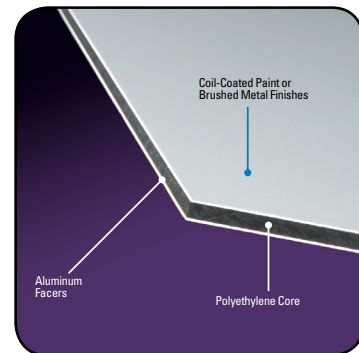

WHY CHOOSE DIBOND?

- Flattest panel on the market
- Superior surface protects expensive digital and screen-printed graphics
- Provides excellent durability in outdoor applications
- Won't bow or oil can
- Approximately one half the weight of a solid aluminum sheet
- Can be routed and returned to add dimension or roll-formed to deliver sweeping curves

WHY CHOOSE E-PANEL?

- Recommended for flat panel applications

PRODUCT AVAILABILITY

	Gauges	Colors			Sizes
Dibond	2mm, 3mm, 4mm	White Black Dark Bronze Fine Silver	Hunter Red Caution Yellow Dark Green Ultra Marine Blue	Brushed Silver Brushed Bronze Brushed Copper Brushed Stainless	Standard sheet size for all colors and brushed metals is 48" x 96" White is also standard in 60" x 120" All colors (excluding brushed metals) available in 60" widths custom sheet sizes available
e-panel	2mm, 3mm, 4mm, 6mm	White	Brushed Silver	Mill Finish (Aluminum)	48" x 96"

Due to multiple product configurations, please refer to the website for product availability in the desired thickness and size.

DIBOND SPECIFICATIONS

	4' X 8' (1.22 M X 2.44 M)	4' X 10' (1.22 M X 3.05 M)	5' X 10' (1.52 M X 3.05 M)
White over White	2mm, 3mm, 4mm	2mm	3mm
White over Black	3mm	3mm	
Dark Bronze over Fine Silver	3mm		
Hunter Red over Caution Yellow	3mm		
Dark Green over Ultra Marine Blue	3mm		
All Metal Series Colors*	3mm		