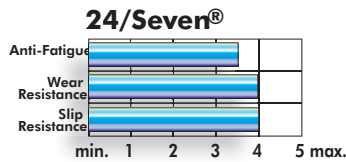

24/Seven® No. 572