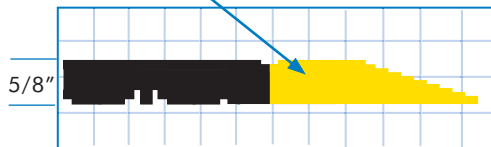

24/Seven® No. 572

Stock Sizes

Part Number	Description	Size
572.58x3x3GRBK	All Purpose	3' x 3'

Non-Stock Sizes*

Part Number	Description	Size
572.58CustomGRBK	All Purpose	To 15' W x 60' L

3" x 39" Female Ramp snaps onto the protruding mat knobs.

3" x 39" Male Ramp snaps into the underside of the mat.

Optional Edging

Stock Edging

No. 572	Size
572.EdgingF	3" x 39" Female Black
572.EdgingM	3" x 39" Male Black

Specs

Compound
COF Per ASTM F1677
Durometer
Tabor Abrasion
Flammability
Thickness
Color