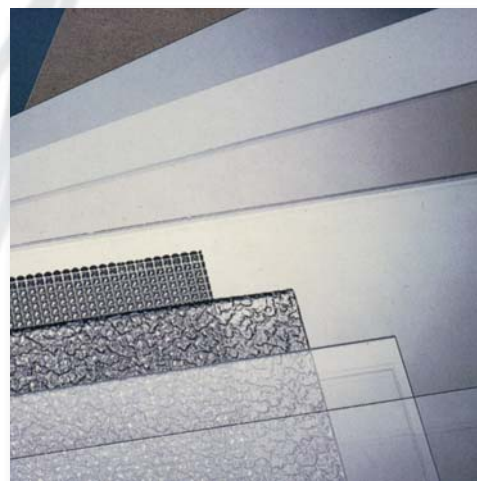

Our material partners

Acrylite

PLASKOLITE, INC.

Sheffield Plastics

A Bayer MaterialScience LLC Business

Put us to work – for you!™

Curbell Plastics has been supplying plastic sheet, rod, tube, films, adhesives, sealants, tapes, prototyping and tooling materials, and fabricated parts for over 65 years

ALBANY
800.553.0335

CLEVELAND
800.223.2725

FLORIDA
888.388.3417

PHOENIX
800.227.7963

SYRACUSE
800.446.4624

TAPES & FABRICS
888.287.2355

ATLANTA
800.433.9756

COLORADO
866.319.8723

NEW ENGLAND
800.637.2763

PITTSBURGH
800.548.0650

VIRGINIA
888.349.8897

FILMS GROUP
888.287.2355

CINCINNATI
800.334.9699

DETROIT
800.354.4798

PHILA & NJ
800.831.2550

ROCHESTER
800.722.2140

WESTERN NY
800.544.1498

CORPORATE OFFICE
716.667.3377

CURBELL
CURBELL PLASTICS, INC.

NATIONWIDE 1.888.CURBELL
www.curbellplastics.com