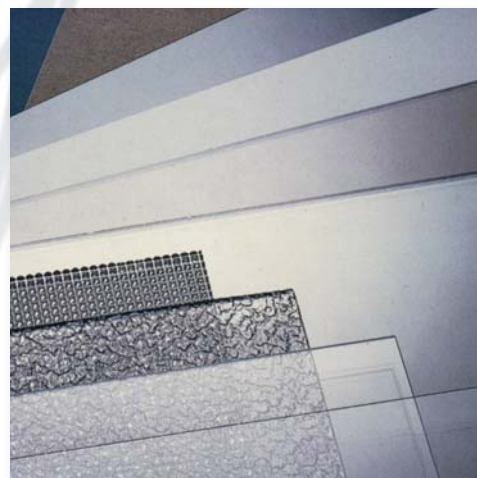

Our material partners

Acrylite PLASKOLITE, INC. Sheffield Plastics
A Bayer MaterialScience LLC Business

Put us to work – for you!™

Curbell Plastics has been supplying plastic sheet, rod, tube, films, adhesives, sealants, tapes, prototyping and tooling materials, and fabricated parts for over 65 years

ATLANTA 800.433.9756	COLORADO 866.319.8723	NEW ENGLAND 800.637.2763	PITTSBURGH 800.548.0650	SYRACUSE 800.446.4624	TAPES & FABRICS 888.287.2355
CINCINNATI 800.334.9699	DETROIT 800.354.4798	PHILA & NJ 800.831.2550	ROCHESTER 800.722.2140	VIRGINIA 888.349.8897	FILMS GROUP 888.287.2355
CLEVELAND 800.223.2725	FLORIDA 888.388.3417	PHOENIX 800.227.7963	SEATTLE 800.832.6774	WESTERN NY 800.544.1498	CORPORATE OFFICE 716.667.3377

NATIONWIDE 1.888.CURBELL
www.curbellplastics.com