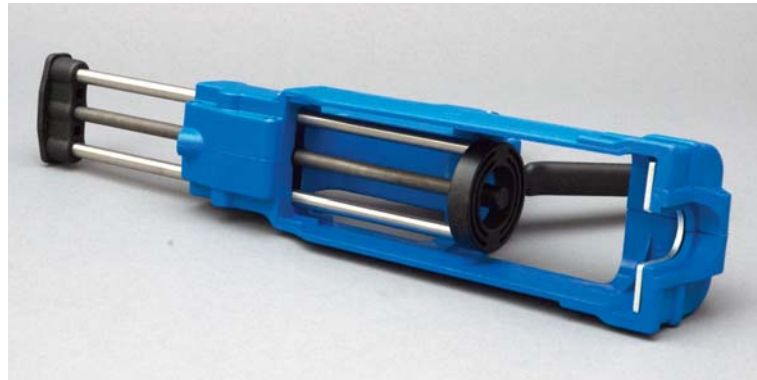

NATIONWIDE
1.888.CURBELL
www.curbellplastics.com

Plexus - 10:1 Ratio - 380 ML

CARTRIDGE:

GUNS (choose one):

Pneumatic 10:1 ratio gun
SAP#: 6713
Size: use with 380ml cartridge

Manual 10:1 ratio
SAP#: 6312
Size: use with 380ml cartridge

NOZZLES (choose one):

Static Mix MC 08-32
SAP#: 6365
Size: 8" x 32 elements

Static Mix MC 10-24
SAP#: 6364
Size: 10" x 24 elements

Put us to work – for you!™

Curbell Plastics has been supplying plastic sheet, rod, tube, films, adhesives, sealants, tapes, prototyping and tooling materials, and fabricated parts for over 65 years

CURBELL
CURBELL PLASTICS, INC.

NATIONWIDE
1.888.CURBELL
www.curbellplastics.com

Plexus - 1:1 Ratio - 400 ML

CARTRIDGE:

GUNS (choose one):

Pneumatic 10:1 ratio gun
SAP#: 6688
Size: use with 400ml cartridge

Manual 1:1 ratio
SAP#: 6734 or 6714
Size: use with 400ml cartridge

NOZZLES (choose one):

Static Mix MC 10-18
SAP#: 6715
Size: 10" x 18 elements

Static Mix MC 06-18
SAP#: 6689
Size: 6" x 18 elements

Put us to work – for you!™

Curbell Plastics has been supplying plastic sheet, rod, tube, films, adhesives, sealants, tapes, prototyping and tooling materials, and fabricated parts for over 65 years